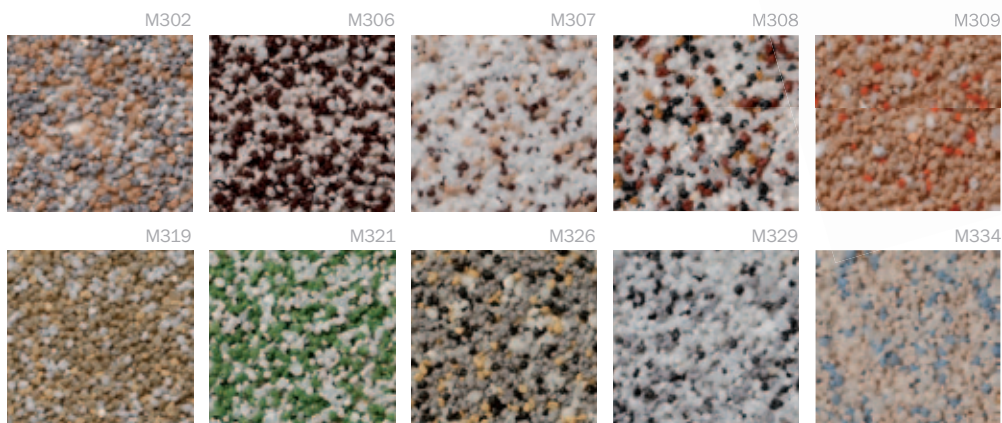

Taste of Life: 20 perfect colour combinations

At once harmonious, diverse and creative, these 20 perfectly coordinated colour combinations offer invaluable support in selecting colours – it has never been so easy. Entirely according to your personal lifestyle – whether modern, impulsive or classic – Taste of Life inspires you to create an individual and unique facade design.
Life. Coloured by Baunit.

Life
COLORED BY BAUNIT

Life

COLORED BY BAUMIT

Baunit facade topcoats: the power of surfaces

Expressive in powerful and diverse ways. Baunit facade and mosaic topcoats not only open up new design possibilities that breathe life into the facade through the combination of colours, they also complement key physical properties with powerful visual effects.

Mosaic topcoats

Topcoat textures

The examples shown provide an indication of the colour of the selected product. Colours of the delivered material absolutely identical to those shown here cannot be guaranteed.