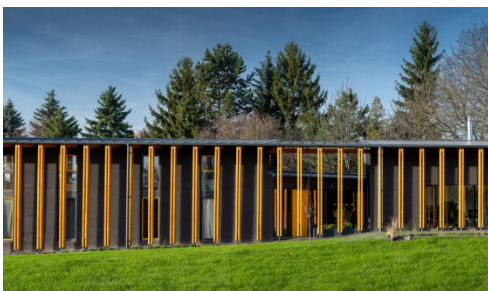

Shortlist LC 2021

Single Family House

HU

Longitudinal-axis-home

<https://int.baumit.com/lifechallenge2020/projects/single-family-house/2378/1>

SK

The J Project

<https://int.baumit.com/lifechallenge2020/projects/single-family-house/2675/1>

SI **Patio No.1**
<https://int.baumit.com/lifechallenge2020/projects/single-family-house/2550/1>

Multi Family House

SI **Murgle Apartments**

<https://int.baumit.com/lifechallenge2020/projects/multi-family-residential/2574/1>